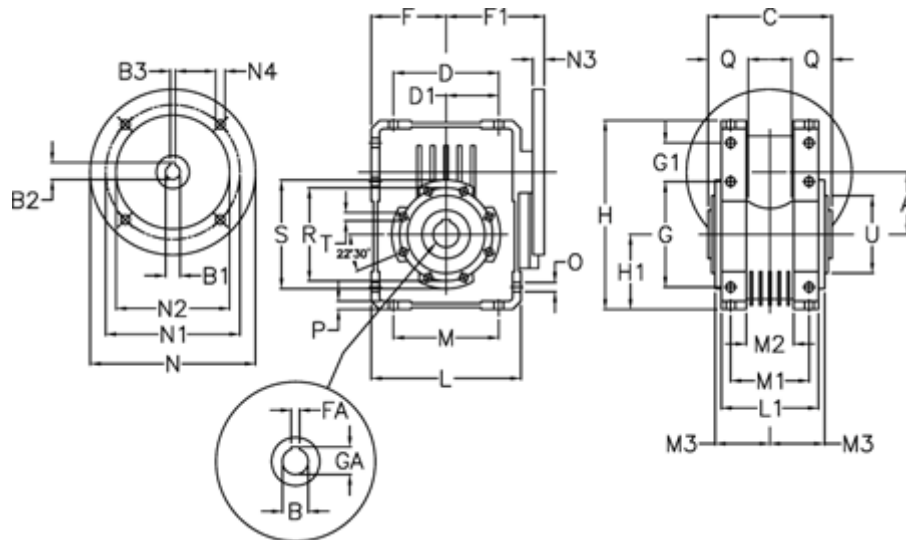

Article number: 392211001574616

Description: Worm Gear with Torque Limiter
W110 L1-U-15-P112 B14

Measures

A = 110.1	F = 125	L = 250	N2 = 110	T = M12x19
B = 42	F1 = 151	L1 = 143	N3 = 13	U = 130
B1 E7 = 28	FA = 12	M = 184	N4 = 9	
B2 = 31.3	G = 184	M1 = 115	O = 14	
B3 H9 = 8	G1 = 58	M2 = 69	P = 14	
C = 155	GA = 45.3	M3 = 73	Q = 45	
D = 174	H = 308	N = 160	R = 165	
D1 = 82	H1 = 125	N1 = 130	S = 200	